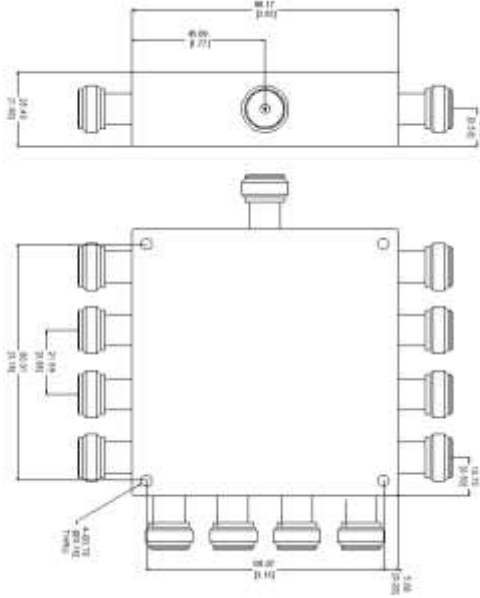

**Remarks:**

1. Not include Theoretical loss 10.79dB
2. Power rating is for load vswr better than 1.20:1

Environmental Specifications	
Operational Temperature	-40°C~+85°C
Storage Temperature	-50°C~+105°C
Vibration	25gRMS (15 degrees 2KHz) endurance, 1 hour per axis
Humidity	100% RH at 35°C, 95%RH at 40°C
Shock	20G for 11msec half sine wave, 3 axis both directions
Mechanical Specifications	
Housing	Aluminum
Connector	ternary alloy three-part alloy
Female Contact:	gold plated beryllium brass
Rohs	compliant
Weight	0.3kg

Add: 中国 成都市成华区华翰路 89 号 610000

No.89,Huahan Road, chenghua Zone Chengdu, Sichuan China Zip Code:610000

All Dimensions in mm  
Outline Tolerances  $\pm 0.5(0.02)$   
Mounting Holes Tolerances  $\pm 0.2(0.008)$   
All Connectors: N-Female