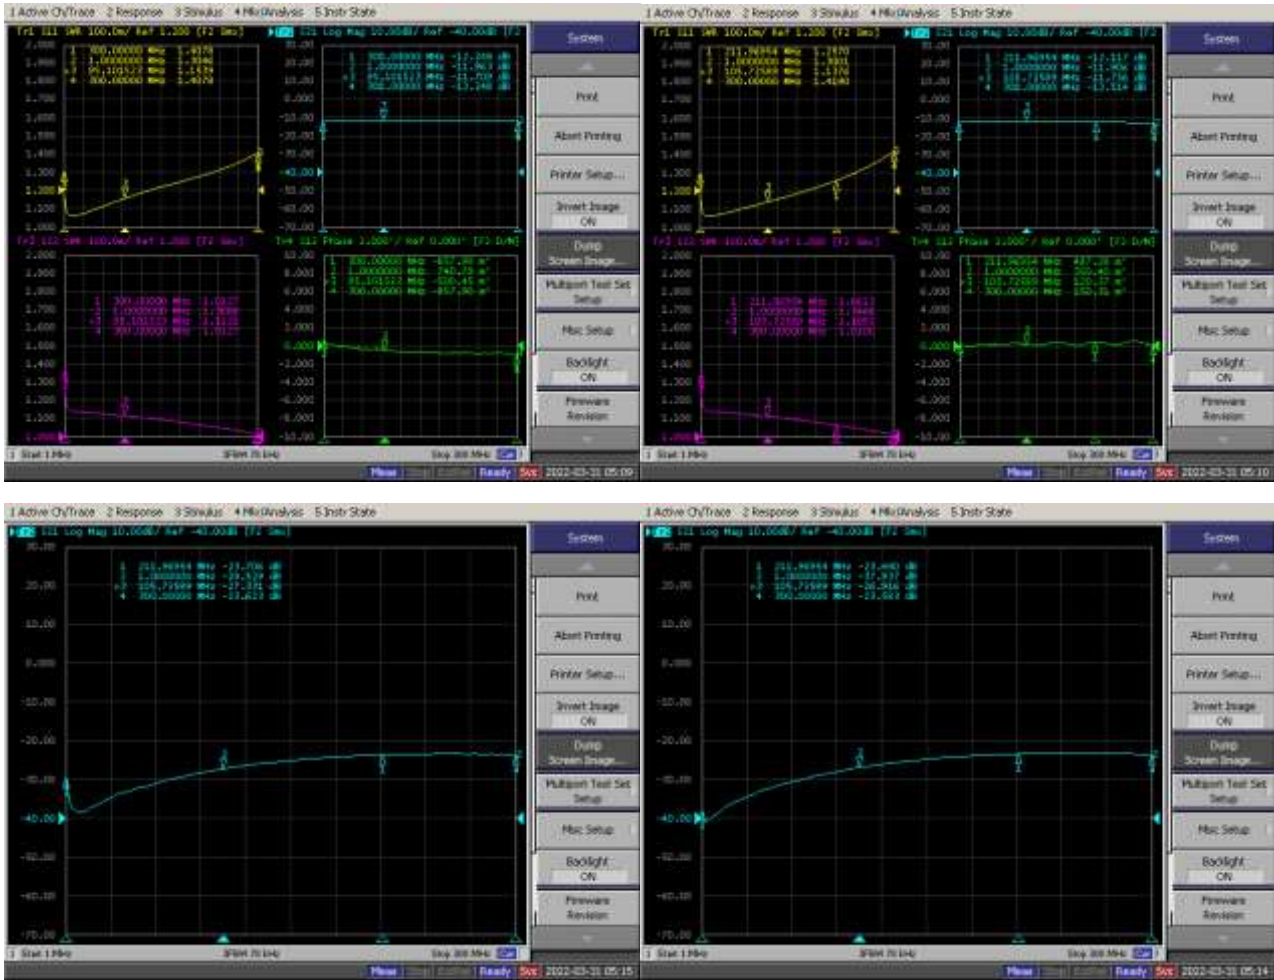

成都利德尔科技有限公司 ChengDu Leader Microwave Technology Co.,Ltd

电话: 028-65199117 传真: 028-65199116

<http://www.leadmicrowave.com> sales@leader-mw.com

TEL: +86-28-65199117 FAX: +86-28-65199116

Add: 中国 成都市成华区华翰路 89 号 610000

No.89,Huahan Road, chenghua Zone Chengdu, Sichuan China Zip Code:610000