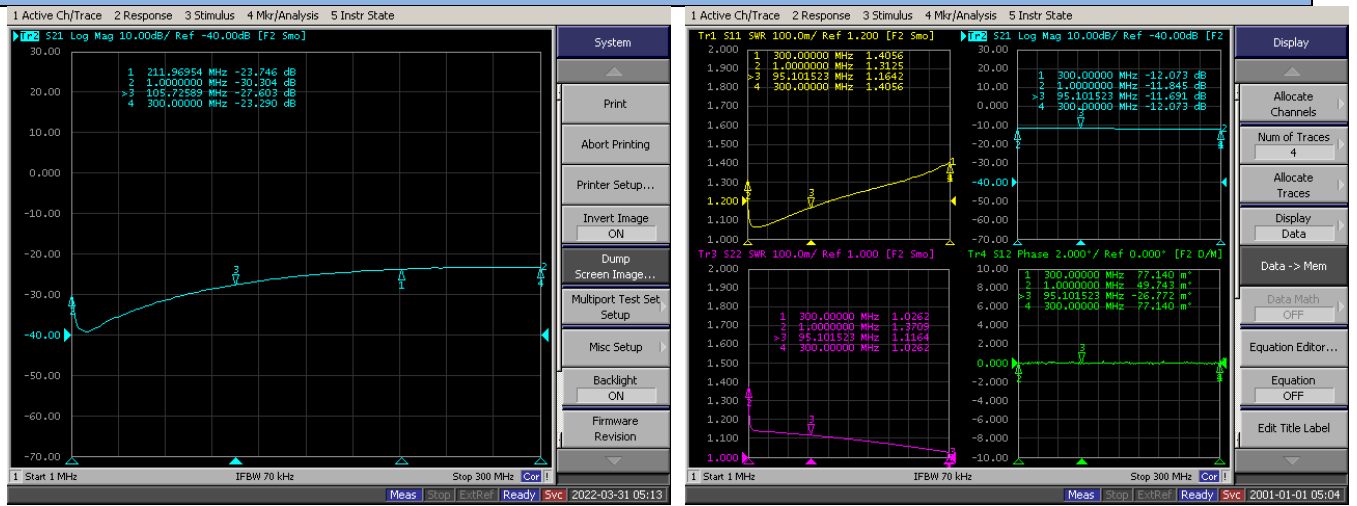

TEST DATA

成都利德尔科技有限公司 ChengDu Leader Microwave Technology Co.,Ltd

电话: 028-65199117 传真: 028-65199116

<http://www.leadmichrowave.com> sales@leader-mw.com

TEL: +86-28-65199117 FAX: +86-28-65199116

Add: 中国 成都市成华区华翰路 89 号 610000

No.89,Huahan Road, chenghua Zone Chengdu, Sichuan China Zip Code:610000